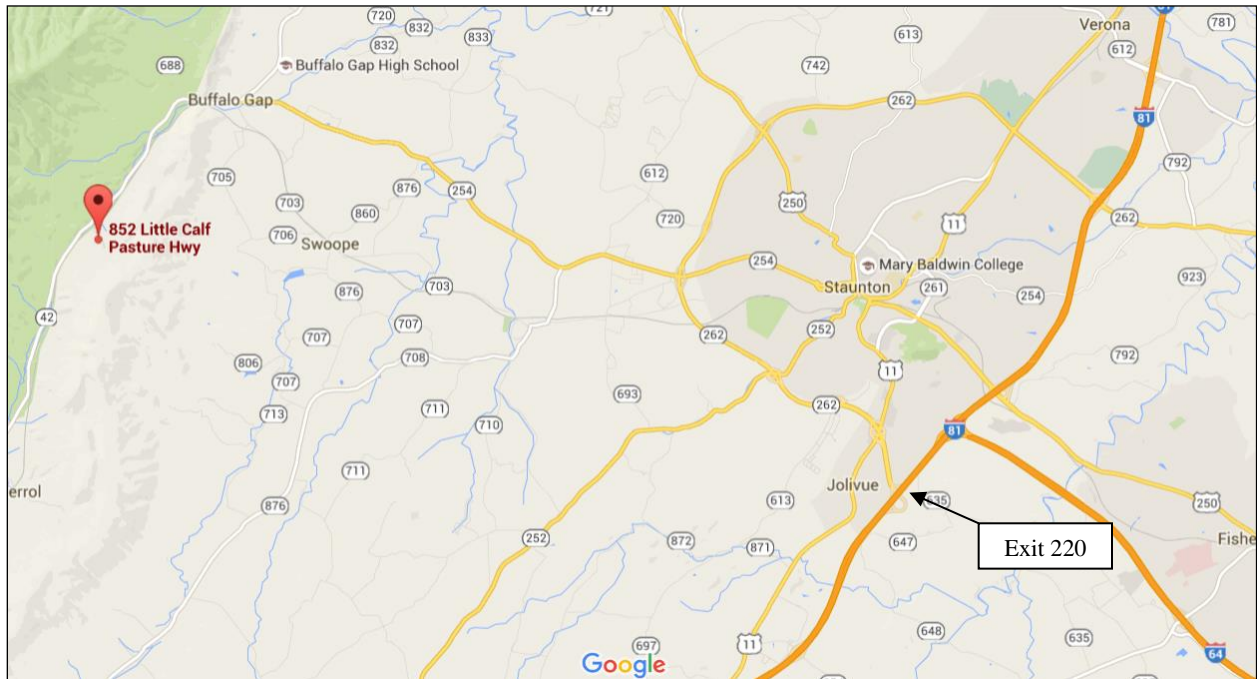

DIRECTIONS TO SHENANDALE GUN CLUB

The Club is located West of Staunton Virginia on Route 42– Little Calf Pasture Highway

Traveling from South of Staunton on I-81 North - take Exit 220 to VA 262 North

Traveling from North of Staunton on I-81 South – take Exit 220 to VA 262 North

Traveling from East of Staunton on I-64 West – take Exit 220 to VA 262 North

- Proceed on VA 262 for about 5 miles and exit right onto VA 254 – Parkersburg Pike
- Turn Left onto VA 254 – Parkersburg Pike
- Proceed on VA 254 – Parkersburg Pike for 6.9 miles to Buffalo Gap (this will be the intersection of VA 254 with Route 42 – Little Calf Pasture Highway)
- Keep straight through the intersection onto Route 42– Little Calf Pasture Highway
- Proceed on Route 42 – Little Calf Pasture Highway for 2.8 miles to Shenandale Gun Club
- Shenandale Gun Club is on your left – look for a gate and a brick structure with a sign.

Shenandale Gun Club
852 Little Calf Pasture Hwy
Swoope, VA 24479
540-337-7800